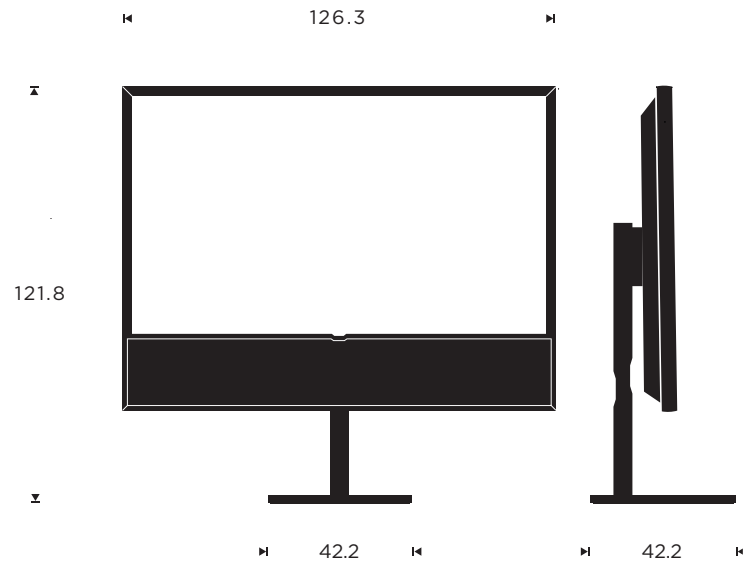

Designer

Bang & Olufsen

MEASUREMENTS

Floor stand

Wall mounted

Table stand

MEASUREMENTS

Floor stand