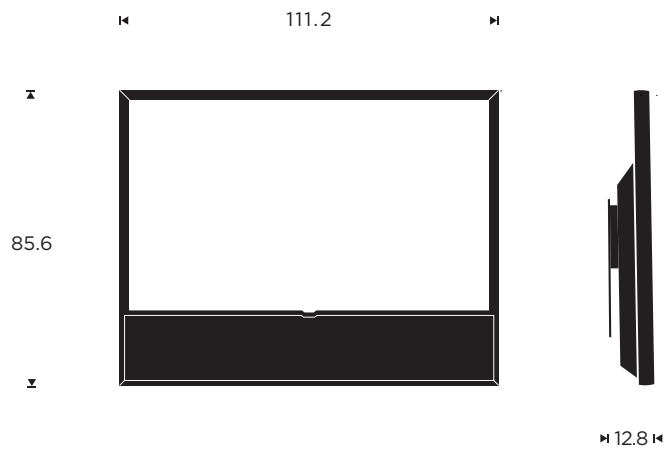

Designer

Bang & Olufsen

MEASUREMENTS

Floor stand

Wall mounted

Table stand

MEASUREMENTS

Floor stand