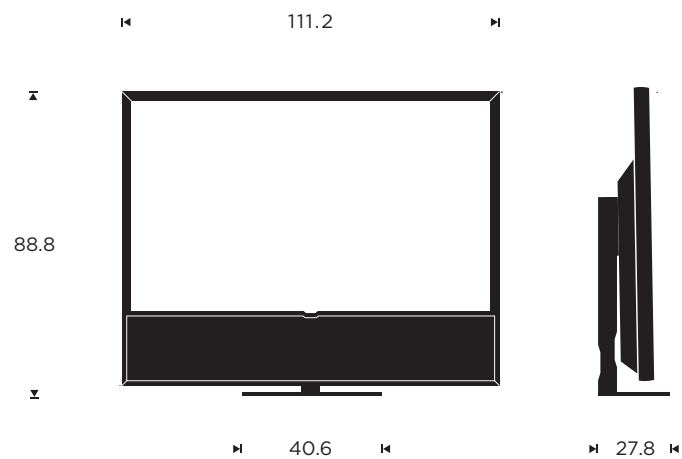

Designer

Bang & Olufsen

MEASUREMENTS

Floor stand

Wall mounted

Table stand

MEASUREMENTS

Floor stand