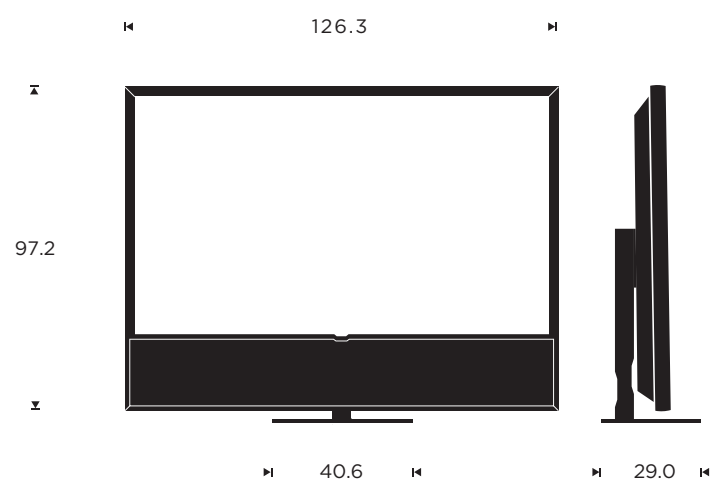

Table stand