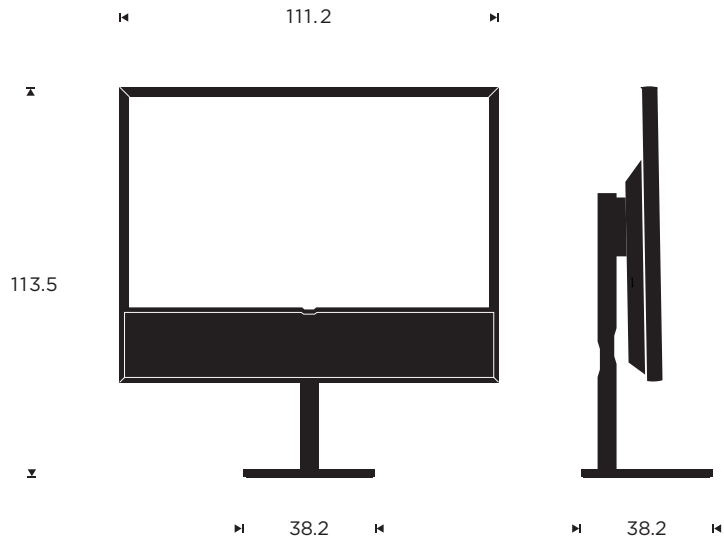

Apple AirPlay
Google Cast
Beolink Multiroom

TV screen connectivity

4 x HDMI
3 x USB

Soundbar connectivity

Bluetooth 4.2
Line-in
HDMI in

YOU MIGHT WANNA KNOW

The aluminium frame

The characteristic aluminium frame around Beovision Contour is developed in conjunction with our own Aluminium Factory in Denmark. The shape is designed to appear rounded and gentle overall but exact and precise where it counts. This is done by extruding the profiles in a beautiful profile that is then machined to the finest of tolerances and joined perfectly in the corners.

Designer

Bang & Olufsen

MEASUREMENTS

Floor stand

Wall mounted

Table stand

MEASUREMENTS

Floor stand