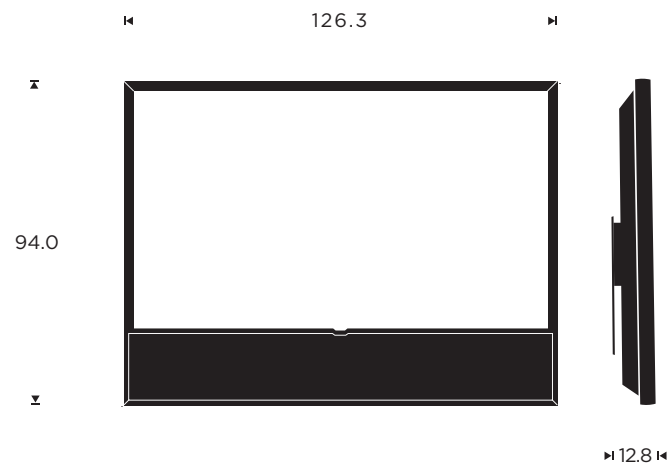

Wall mounted